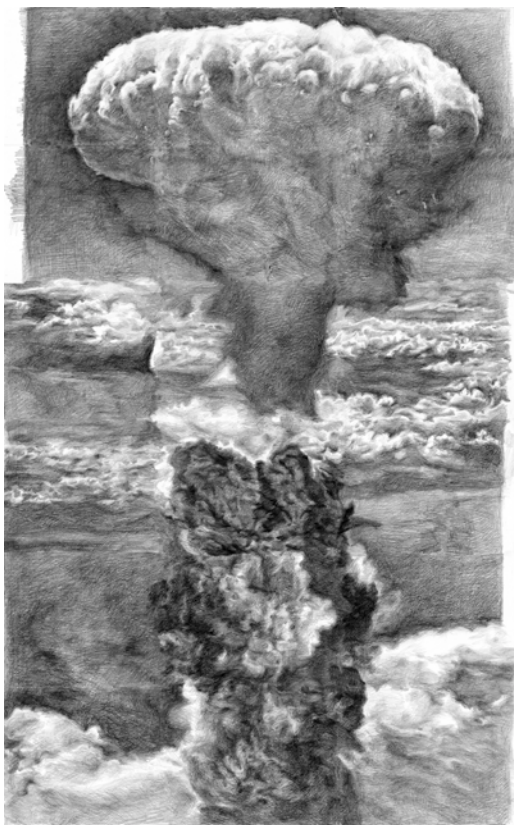

I make the wall installation covered by blue tiles.

Images of tiles are war explosion images drawn by pencil

The explosion images are from World War II till recent wars, including Atomic bombing 1945
Hiroshima/Nagasaki, Rotterdam Bombing 1945, Korea War 1950, Gulf war 1990, and airstrikes of ISIS.

The pencil drawing of 1945 Nagasaki

blue tile installation, 54tiles

luchtaanval explosie van IS in de Turkse 2014 Oct 23

blue tiles

The sound installation (on the tile wall)

I make the sound installation with 8 in-wall speakers installed on the surface of the tile wall. From the in-wall speaker, you can hear 'Greetings from Earth in 55 Different Languages' which electronically placed onboard the *'The Golden Record of Voyager 1'*, a spacecraft launched by NASA on September 5, 1977.