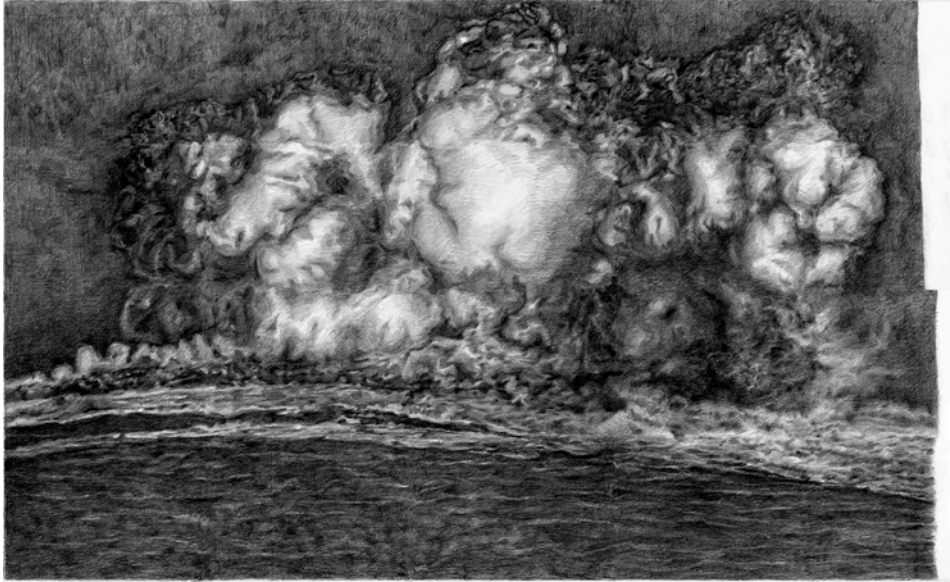

I make the wall installation covered by blue tiles.

Images of tiles are war explosion images drawn by pencil

The explosion images are from World War II till recent wars, including Atomic bombing 1945
Hiroshima/Nagasaki, Rotterdam Bombing 1945, Korea War 1950, Gulf war 1990, and airstrikes of ISIS.

The pencil drawing of 1945 Nagasaki

blue tile installation, 54tiles

luchtaanval explosie van IS in de Turkse 2014 Oct 23

blue tiles

The sound installation (on the tile wall)

I make the sound installation with 8 in-wall speakers installed on the surface of the tile wall. From the in-wall speaker, you can hear 'Greetings from Earth in 55 Different Languages' which electronically placed onboard the *'The Golden Record of Voyager 1'*, a spacecraft launched by NASA on September 5, 1977.